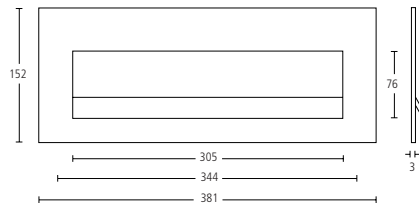

**6001**

305x80x3mm Letter plate with 250x44mm spring loaded flap, fixing centres at 267mm, for doors 40–55mm thick.  
Finishes: SS • PS • MA • PB

**6002**

As 6001, complete with inside tidy and gaskets for glass doors. 10–15mm thick.

**6003**

305x76x3mm Tidy for inside use with 6001, as shown above.  
Finishes: SS • PS • MA • PB

**6010**

381x152x3mm Letter plate with 305x76mm gravity flap, fixing centres at 344mm, for doors 40–55mm thick.  
Finishes: SS • PS • MA • PB

**6012**

381x152x3mm Tidy for inside use with 6010, as shown above.  
Finishes: SS • PS • MA • PB

**6980**

47x8mm Door viewer with swivel cover.  
Finishes: SS • PS • MA • TA

8433

76mmø 'Female' international symbol.  
Finishes: SS • PS • MA • TA • PB