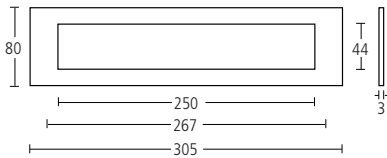

**6001**

305x80x3mm Letter plate with 250x44mm spring loaded flap, fixing centres at 267mm, for doors 40–55mm thick.  
Finishes: SS • PS • MA • PB

**6002**

As 6001, complete with inside tidy and gaskets for glass doors. 10–15mm thick.

**6003**

305x76x3mm Tidy for inside use with 6001, as shown above.  
Finishes: SS • PS • MA • PB

**6010**

381x152x3mm Letter plate with 305x76mm gravity flap, fixing centres at 344mm, for doors 40–55mm thick.  
Finishes: SS • PS • MA • PB

**6012**

381x152x3mm Tidy for inside use with 6010, as shown above.  
Finishes: SS • PS • MA • PB

**6980**

47x8mm Door viewer with swivel cover.  
Finishes: SS • PS • MA • TA

8433

76mmø 'Female' international symbol.  
Finishes: SS • PS • MA • TA • PB