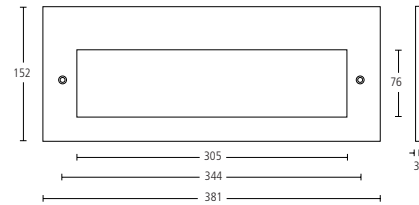

**6001**

305x80x3mm Letter plate with 250x44mm spring loaded flap, fixing centres at 267mm, for doors 40–55mm thick.  
Finishes: SS • PS • MA • PB

**6002**

As 6001, complete with inside tidy and gaskets for glass doors. 10–15mm thick.

**6003**

305x76x3mm Tidy for inside use with 6001, as shown above.  
Finishes: SS • PS • MA • PB

**6010**

381x152x3mm Letter plate with 305x76mm gravity flap, fixing centres at 344mm, for doors 40–55mm thick.  
Finishes: SS • PS • MA • PB

**6012**

381x152x3mm Tidy for inside use with 6010, as shown above.  
Finishes: SS • PS • MA • PB

**6980**

47x8mm Door viewer with swivel cover.  
Finishes: SS • PS • MA • TA

8433

76mmø 'Female' international symbol.  
Finishes: SS • PS • MA • TA • PB