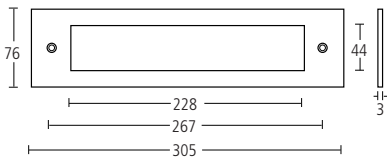

**6001**

305x80x3mm Letter plate with 250x44mm spring loaded flap, fixing centres at 267mm, for doors 40–55mm thick.  
Finishes: SS • PS • MA • PB

**6002**

As 6001, complete with inside tidy and gaskets for glass doors. 10–15mm thick.

**6003**

305x76x3mm Tidy for inside use with 6001, as shown above.  
Finishes: SS • PS • MA • PB

**6010**

381x152x3mm Letter plate with 305x76mm gravity flap, fixing centres at 344mm, for doors 40–55mm thick.  
Finishes: SS • PS • MA • PB

**6012**

381x152x3mm Tidy for inside use with 6010, as shown above.  
Finishes: SS • PS • MA • PB

**6980**

47x8mm Door viewer with swivel cover.  
Finishes: SS • PS • MA • TA

8433

76mmø 'Female' international symbol.  
Finishes: SS • PS • MA • TA • PB