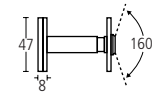

**6001**

305x80x3mm Letter plate with 250x44mm spring loaded flap, fixing centres at 267mm, for doors 40–55mm thick.  
Finishes: SS • PS • MA • PB

**6002**

As 6001, complete with inside tidy and gaskets for glass doors. 10–15mm thick.

**6003**

305x76x3mm Tidy for inside use with 6001, as shown above.  
Finishes: SS • PS • MA • PB

**6010**

381x152x3mm Letter plate with 305x76mm gravity flap, fixing centres at 344mm, for doors 40–55mm thick.  
Finishes: SS • PS • MA • PB

**6012**

381x152x3mm Tidy for inside use with 6010, as shown above.  
Finishes: SS • PS • MA • PB

**6980**

47x8mm Door viewer with swivel cover.  
Finishes: SS • PS • MA • TA

8433

76mmø 'Female' international symbol.  
Finishes: SS • PS • MA • TA • PB