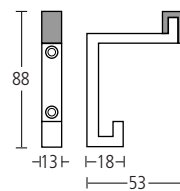

6551

88x13x53mm Modric hat and coat hook with rubber buffer.
Finishes: PC • MA • TA • PB • PZ

1

76x38x18mm Pull for round cylinder.
Finishes: SS • PS • MA • TA • PB • PZ

5

76x38x18mm Pull for round cylinder or
2102 escutcheon insert.
Finishes: MA • TA

7

76x38x18mm Pull.
Finishes: MA • TA • PB

2L/R

76x76x18mm Pull for round cylinder or
2102 escutcheon insert.
STATE HAND. Left hand shown.
Finishes: MA • TA

6

76x38x18mm Pull for oval cylinder.
Finishes: SS • PS • MA • TA • PB • PZ

16L/R

76x76x18mm Pull for Euro profile cylinder.
STATE HAND. Left hand shown.
Finishes: MA • TA

8

76x38x18mm Pull for Euro profile cylinder.
Finishes: SS • PS • MA • TA • PB • PZ

2311

47x42mm Sembla door stop. Black natural rubber, on stainless steel or aluminium rose.