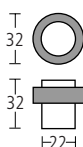

2302

32x32mm Floor door stop.

Finish: MA • TA

2303

Fixing for concrete, for 2301 and 2302 floor door stops.