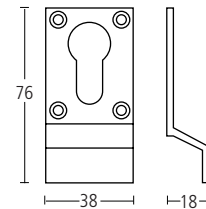

6551

88x13x53mm Modric hat and coat hook with rubber buffer.
Finishes: PC • MA • TA • PB • PZ

1

76x38x18mm Pull for round cylinder.
Finishes: SS • PS • MA • TA • PB • PZ

5

76x38x18mm Pull for round cylinder or
2102 escutcheon insert.
Finishes: MA • TA

7

76x38x18mm Pull.
Finishes: MA • TA • PB

2L/R

76x76x18mm Pull for round cylinder or
2102 escutcheon insert.
STATE HAND. Left hand shown.
Finishes: MA • TA

6

76x38x18mm Pull for oval cylinder.
Finishes: SS • PS • MA • TA • PB • PZ

16L/R

76x76x18mm Pull for Euro profile cylinder.
STATE HAND. Left hand shown.
Finishes: MA • TA

8

76x38x18mm Pull for Euro profile cylinder.
Finishes: SS • PS • MA • TA • PB • PZ

2311

47x42mm Sembla door stop. Black natural rubber, on stainless steel or aluminium rose.