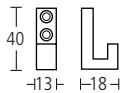

40x13x18mm Modric coat hook.
Finishes: PC • MA • TA • PB • PZ

6551