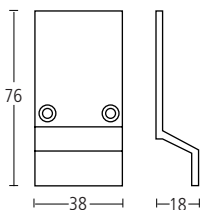

6551

88x13x53mm Modric hat and coat hook with rubber buffer.
Finishes: PC • MA • TA • PB • PZ

1

76x38x18mm Pull for round cylinder.
Finishes: SS • PS • MA • TA • PB • PZ

5

76x38x18mm Pull for round cylinder or
2102 escutcheon insert.
Finishes: MA • TA

7

76x38x18mm Pull.
Finishes: MA • TA • PB

2L/R

76x76x18mm Pull for round cylinder or
2102 escutcheon insert.
STATE HAND. Left hand shown.
Finishes: MA • TA

6

76x38x18mm Pull for oval cylinder.
Finishes: SS • PS • MA • TA • PB • PZ

16L/R

76x76x18mm Pull for Euro profile cylinder.
STATE HAND. Left hand shown.
Finishes: MA • TA

8

76x38x18mm Pull for Euro profile cylinder.
Finishes: SS • PS • MA • TA • PB • PZ

2311

47x42mm Sembla door stop. Black natural rubber, on stainless steel or aluminium rose.