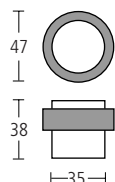

6551

88x13x53mm Modric hat and coat hook with rubber buffer.
Finishes: PC • MA • TA • PB • PZ

1

76x38x18mm Pull for round cylinder.
Finishes: SS • PS • MA • TA • PB • PZ

5

76x38x18mm Pull for round cylinder or
2102 escutcheon insert.
Finishes: MA • TA

7

76x38x18mm Pull.
Finishes: MA • TA • PB

2L/R

76x76x18mm Pull for round cylinder or
2102 escutcheon insert.
STATE HAND. Left hand shown.
Finishes: MA • TA

6

76x38x18mm Pull for oval cylinder.
Finishes: SS • PS • MA • TA • PB • PZ

16L/R

76x76x18mm Pull for Euro profile cylinder.
STATE HAND. Left hand shown.
Finishes: MA • TA

8

76x38x18mm Pull for Euro profile cylinder.
Finishes: SS • PS • MA • TA • PB • PZ

2311

47x42mm Sembla door stop. Black natural rubber, on stainless steel or aluminium rose.

Finishes: SS • PS • MA

2308

47x26mm Wall mounted door bumper.

Finishes: MA • TA • PB • SS • PS

2301

47x38mm Floor door stop.

Finishes: SS • PS • MA • TA • PB • PZ

2302