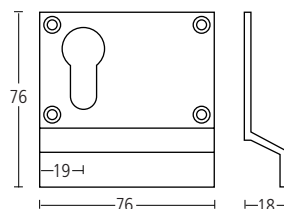

6551

88x13x53mm Modric hat and coat hook with rubber buffer.
Finishes: PC • MA • TA • PB • PZ

1

76x38x18mm Pull for round cylinder.
Finishes: SS • PS • MA • TA • PB • PZ

5

76x38x18mm Pull for round cylinder or
2102 escutcheon insert.
Finishes: MA • TA

7

76x38x18mm Pull.
Finishes: MA • TA • PB

2L/R

76x76x18mm Pull for round cylinder or
2102 escutcheon insert.
STATE HAND. Left hand shown.
Finishes: MA • TA

6

76x38x18mm Pull for oval cylinder.
Finishes: SS • PS • MA • TA • PB • PZ

16L/R

76x76x18mm Pull for Euro profile cylinder.
STATE HAND. Left hand shown.
Finishes: MA • TA

8

76x38x18mm Pull for Euro profile cylinder.
Finishes: SS • PS • MA • TA • PB • PZ

2311

47x42mm Sembla door stop. Black natural rubber, on stainless steel or aluminium rose.