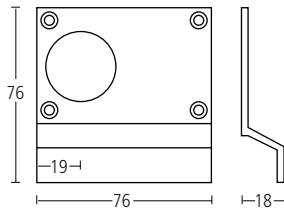

6551

88x13x53mm Modric hat and coat hook with rubber buffer.
Finishes: PC • MA • TA • PB • PZ

1

76x38x18mm Pull for round cylinder.
Finishes: SS • PS • MA • TA • PB • PZ

5

76x38x18mm Pull for round cylinder or
2102 escutcheon insert.
Finishes: MA • TA

7

76x38x18mm Pull.
Finishes: MA • TA • PB

2L/R

76x76x18mm Pull for round cylinder or
2102 escutcheon insert.
STATE HAND. Left hand shown.
Finishes: MA • TA

6

76x38x18mm Pull for oval cylinder.
Finishes: SS • PS • MA • TA • PB • PZ

16L/R

76x76x18mm Pull for Euro profile cylinder.
STATE HAND. Left hand shown.
Finishes: MA • TA

8

76x38x18mm Pull for Euro profile cylinder.
Finishes: SS • PS • MA • TA • PB • PZ

2311

47x42mm Sembla door stop. Black natural rubber, on stainless steel or aluminium rose.