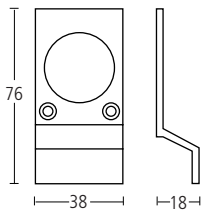

6551

88x13x53mm Modric hat and coat hook with rubber buffer.
Finishes: PC • MA • TA • PB • PZ

1

76x38x18mm Pull for round cylinder.
Finishes: SS • PS • MA • TA • PB • PZ

5

76x38x18mm Pull for round cylinder or
2102 escutcheon insert.
Finishes: MA • TA

7

76x38x18mm Pull.
Finishes: MA • TA • PB

2L/R

76x76x18mm Pull for round cylinder or
2102 escutcheon insert.
STATE HAND. Left hand shown.
Finishes: MA • TA

6

76x38x18mm Pull for oval cylinder.
Finishes: SS • PS • MA • TA • PB • PZ

16L/R

76x76x18mm Pull for Euro profile cylinder.
STATE HAND. Left hand shown.
Finishes: MA • TA

8

76x38x18mm Pull for Euro profile cylinder.
Finishes: SS • PS • MA • TA • PB • PZ

2311

47x42mm Sembla door stop. Black natural rubber, on stainless steel or aluminium rose.