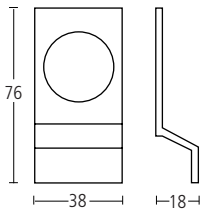

6557

47x57x62mm Sembla hat and coat hook on concealed fixing rose.
Finishes: SS • PS

6546

70x22x55mm Grenadier heavy duty hat and coat hook.
Finishes: MA • TA

6547

70x22x61mm Grenadier heavy duty hat and coat hook with rubber buffers.
Finishes: MA • TA

6551

88x13x53mm Modric hat and coat hook with rubber buffer.
Finishes: PC • MA • TA • PB • PZ

1

76x38x18mm Pull for round cylinder.
Finishes: SS • PS • MA • TA • PB • PZ

5

76x38x18mm Pull for round cylinder or
2102 escutcheon insert.
Finishes: MA • TA

7

76x38x18mm Pull.
Finishes: MA • TA • PB

2L/R

76x76x18mm Pull for round cylinder or
2102 escutcheon insert.
STATE HAND. Left hand shown.
Finishes: MA • TA

6

76x38x18mm Pull for oval cylinder.
Finishes: SS • PS • MA • TA • PB • PZ

16L/R

76x76x18mm Pull for Euro profile cylinder.
STATE HAND. Left hand shown.
Finishes: MA • TA

8

76x38x18mm Pull for Euro profile cylinder.
Finishes: SS • PS • MA • TA • PB • PZ

2311

47x42mm Sembla door stop. Black natural rubber, on stainless steel or aluminium rose.