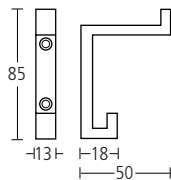

6555

40x13x18mm Modric coat hook.
Finishes: PC • MA • TA • PB • PZ