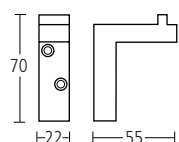

70x22x55mm Grenadier heavy duty coat hook.
Finishes: MA • TA

6550

85x13x50mm Modric hat and coat hook.
Finishes: PC • MA • TA • PB • PZ