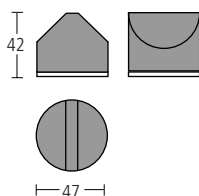

2308

47x26mm Wall mounted door bumper.

Finishes: MA • TA • PB • SS • PS