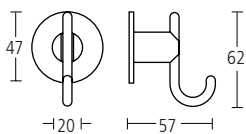

6557

47x57x62mm Sembla hat and coat hook on concealed fixing rose.
Finishes: SS • PS

6546

70x22x55mm Grenadier heavy duty hat and coat hook.
Finishes: MA • TA

6547

70x22x61mm Grenadier heavy duty hat and coat hook with rubber buffers.
Finishes: MA • TA

6551

88x13x53mm Modric hat and coat hook with rubber buffer.
Finishes: PC • MA • TA • PB • PZ

1

76x38x18mm Pull for round cylinder.
Finishes: SS • PS • MA • TA • PB • PZ

5

76x38x18mm Pull for round cylinder or
2102 escutcheon insert.
Finishes: MA • TA

7

76x38x18mm Pull.
Finishes: MA • TA • PB

2L/R

76x76x18mm Pull for round cylinder or
2102 escutcheon insert.
STATE HAND. Left hand shown.
Finishes: MA • TA

6

76x38x18mm Pull for oval cylinder.
Finishes: SS • PS • MA • TA • PB • PZ

16L/R

76x76x18mm Pull for Euro profile cylinder.
STATE HAND. Left hand shown.
Finishes: MA • TA

8

76x38x18mm Pull for Euro profile cylinder.
Finishes: SS • PS • MA • TA • PB • PZ

2311

47x42mm Sembla door stop. Black natural rubber, on stainless steel or aluminium rose.