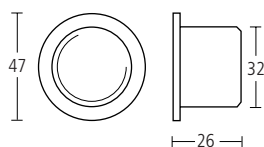

2301

47x38mm Floor door stop.

Finishes: SS • PS • MA • TA • PB • PZ