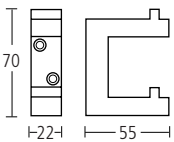

6557

47x57x62mm Sembla hat and coat hook on concealed fixing rose.
Finishes: SS • PS

6546

70x22x55mm Grenadier heavy duty hat and coat hook.
Finishes: MA • TA

6547

70x22x61mm Grenadier heavy duty hat and coat hook with rubber buffers.
Finishes: MA • TA

6551

88x13x53mm Modric hat and coat hook with rubber buffer.
Finishes: PC • MA • TA • PB • PZ

1

76x38x18mm Pull for round cylinder.
Finishes: SS • PS • MA • TA • PB • PZ

5

76x38x18mm Pull for round cylinder or
2102 escutcheon insert.
Finishes: MA • TA

7

76x38x18mm Pull.
Finishes: MA • TA • PB

2L/R

76x76x18mm Pull for round cylinder or
2102 escutcheon insert.
STATE HAND. Left hand shown.
Finishes: MA • TA

6

76x38x18mm Pull for oval cylinder.
Finishes: SS • PS • MA • TA • PB • PZ

16L/R

76x76x18mm Pull for Euro profile cylinder.
STATE HAND. Left hand shown.
Finishes: MA • TA

8

76x38x18mm Pull for Euro profile cylinder.
Finishes: SS • PS • MA • TA • PB • PZ

2311

47x42mm Sembla door stop. Black natural rubber, on stainless steel or aluminium rose.