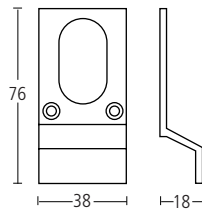

6551

88x13x53mm Modric hat and coat hook with rubber buffer.
Finishes: PC • MA • TA • PB • PZ

1

76x38x18mm Pull for round cylinder.
Finishes: SS • PS • MA • TA • PB • PZ

5

76x38x18mm Pull for round cylinder or
2102 escutcheon insert.
Finishes: MA • TA

7

76x38x18mm Pull.
Finishes: MA • TA • PB

2L/R

76x76x18mm Pull for round cylinder or
2102 escutcheon insert.
STATE HAND. Left hand shown.
Finishes: MA • TA

6

76x38x18mm Pull for oval cylinder.
Finishes: SS • PS • MA • TA • PB • PZ

16L/R

76x76x18mm Pull for Euro profile cylinder.
STATE HAND. Left hand shown.
Finishes: MA • TA

8

76x38x18mm Pull for Euro profile cylinder.
Finishes: SS • PS • MA • TA • PB • PZ

2311

47x42mm Sembla door stop. Black natural rubber, on stainless steel or aluminium rose.