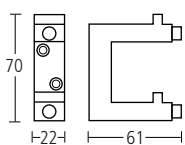

6557

47x57x62mm Sembla hat and coat hook on concealed fixing rose.
Finishes: SS • PS

6546

70x22x55mm Grenadier heavy duty hat and coat hook.
Finishes: MA • TA

6547

70x22x61mm Grenadier heavy duty hat and coat hook with rubber buffers.
Finishes: MA • TA

6551

88x13x53mm Modric hat and coat hook with rubber buffer.
Finishes: PC • MA • TA • PB • PZ

1

76x38x18mm Pull for round cylinder.
Finishes: SS • PS • MA • TA • PB • PZ

5

76x38x18mm Pull for round cylinder or
2102 escutcheon insert.
Finishes: MA • TA

7

76x38x18mm Pull.
Finishes: MA • TA • PB

2L/R

76x76x18mm Pull for round cylinder or
2102 escutcheon insert.
STATE HAND. Left hand shown.
Finishes: MA • TA

6

76x38x18mm Pull for oval cylinder.
Finishes: SS • PS • MA • TA • PB • PZ

16L/R

76x76x18mm Pull for Euro profile cylinder.
STATE HAND. Left hand shown.
Finishes: MA • TA

8

76x38x18mm Pull for Euro profile cylinder.
Finishes: SS • PS • MA • TA • PB • PZ

2311

47x42mm Sembla door stop. Black natural rubber, on stainless steel or aluminium rose.