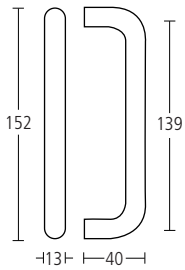

6999A

13øx152x40mm Modric pull handle, with bolt through fixings. Centres at 139mm. Finishes: SS • PS • MA • TA

1004

78x19x25mm Modric handle, straight, bolt through fixings. Centres at 66mm. Finishes: MA • TA

1711

152x10x25mm Modric handle for sliding doors, with bolt through fixings. Centres at 110mm. Finishes: MA • TA

1002

78x10x25mm Modric handle, straight, bolt through fixings. Centres at 66mm. Finishes: MA • TA

1712

228x10x25mm Modric handle for sliding doors, with bolt through fixings. Centres at 178mm. Finishes: MA • TA

1202

228x25x38mm Pull handle with bolt through fixings. Suitable for doors 10–55mm thick. Centres at 214mm. Finishes: MA • TA

1202BB

Pair, as above, with back-to-back fixings.

6260

152x76x22mm Modric handle for sliding doors, with bolt through fixings. Centres at 110mm. Has been successfully tested to BS EN 1634 for 30 and 60 minutes.
 Finishes: SS • PS • MA • TA • PB • PZ