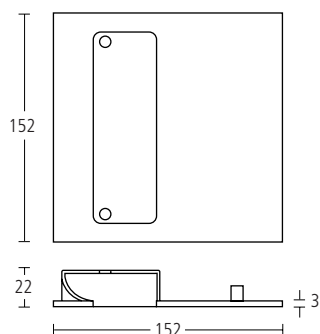

1711

152x10x25mm Modric handle for sliding doors, with bolt through fixings. Centres at 110mm. Finishes: MA • TA

1002

78x10x25mm Modric handle, straight, bolt through fixings. Centres at 66mm. Finishes: MA • TA

1712

228x10x25mm Modric handle for sliding doors, with bolt through fixings. Centres at 178mm. Finishes: MA • TA

1202

228x25x38mm Pull handle with bolt through fixings. Suitable for doors 10–55mm thick. Centres at 214mm. Finishes: MA • TA

1202BB

Pair, as above, with back-to-back fixings.

6260

152x76x22mm Modric handle for sliding doors, with bolt through fixings. Centres at 110mm. Has been successfully tested to BS EN 1634 for 30 and 60 minutes.
 Finishes: SS • PS • MA • TA • PB • PZ

6250

152x152x22x3mm Flush pull handles, pair, with back-to-back fixings. Can be used singly. Has been successfully tested to BS EN 1634 for 30 and 60 minutes.
 Finishes: SS • PS • MA • TA • PB • PZ

6245