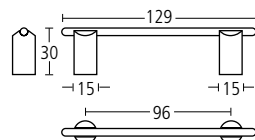

76x76x11mm Flush ring handle, with 8mm spindle.
 Finishes: SC • PC • PB • PZ

6215

76x38x13x3mm Modric sliding door or drawer flush pull.
 Finishes: SS • PS • MA • TA

6200

47x10x3mm Modric sliding door flush pull with lip.
 Finishes: PC • MA

2527

19x29mm Modric Dom cabinet knob complete with face and bolt through fixings.

Finishes: SS • PS • MA • TA • PB • PZ

2536

22x30mm Modric cabinet knob complete with face and bolt through fixings.

Finishes: SS • PS • MA • TA • PB • PZ

1009

129x30mm Sembla cabinet pull. Centres at 96mm.

Finishes: SS • PS

1012

161x30mm Sembla cabinet pull. Centres at 128mm.

Finishes: SS • PS

1016

193x30mm Sembla cabinet pull. Centres at 160mm.