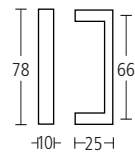

6999A

13øx152x40mm Modric pull handle, with bolt through fixings. Centres at 139mm. Finishes: SS • PS • MA • TA

1004

78x19x25mm Modric handle, straight, bolt through fixings. Centres at 66mm. Finishes: MA • TA

1711

152x10x25mm Modric handle for sliding doors, with bolt through fixings. Centres at 110mm. Finishes: MA • TA

1002

78x10x25mm Modric handle, straight, bolt through fixings. Centres at 66mm. Finishes: MA • TA

1712

228x10x25mm Modric handle for sliding doors, with bolt through fixings. Centres at 178mm. Finishes: MA • TA

1202

228x25x38mm Pull handle with bolt through fixings. Suitable for doors 10–55mm thick. Centres at 214mm. Finishes: MA • TA

1202BB

Pair, as above, with back-to-back fixings.

6260

152x76x22mm Modric handle for sliding doors, with bolt through fixings. Centres at 110mm. Has been successfully tested to BS EN 1634 for 30 and 60 minutes.
 Finishes: SS • PS • MA • TA • PB • PZ