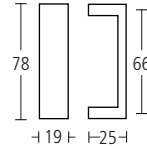

6999A

13øx152x40mm Modric pull handle, with bolt through fixings. Centres at 139mm. Finishes: SS • PS • MA • TA

1004

78x19x25mm Modric handle, straight, bolt through fixings. Centres at 66mm. Finishes: MA • TA

1711

152x10x25mm Modric handle for sliding doors, with bolt through fixings. Centres at 110mm. Finishes: MA • TA

1002

78x10x25mm Modric handle, straight, bolt through fixings. Centres at 66mm. Finishes: MA • TA

1712

228x10x25mm Modric handle for sliding doors, with bolt through fixings. Centres at 178mm. Finishes: MA • TA

1202

228x25x38mm Pull handle with bolt through fixings. Suitable for doors 10–55mm thick. Centres at 214mm. Finishes: MA • TA

1202BB

Pair, as above, with back-to-back fixings.

6260

152x76x22mm Modric handle for sliding doors, with bolt through fixings. Centres at 110mm. Has been successfully tested to BS EN 1634 for 30 and 60 minutes.
 Finishes: SS • PS • MA • TA • PB • PZ