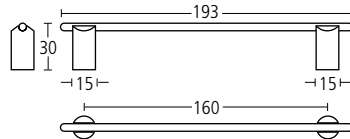

1016

193x30mm Sembla cabinet pull. Centres at 160mm.

Finishes: SS • PS