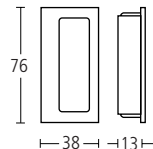

1712

228x10x25mm Modric handle for sliding doors, with bolt through fixings. Centres at 178mm. Finishes: MA • TA

1202

228x25x38mm Pull handle with bolt through fixings. Suitable for doors 10–55mm thick. Centres at 214mm. Finishes: MA • TA

1202BB

Pair, as above, with back-to-back fixings.

6260

152x76x22mm Modric handle for sliding doors, with bolt through fixings. Centres at 110mm. Has been successfully tested to BS EN 1634 for 30 and 60 minutes.
 Finishes: SS • PS • MA • TA • PB • PZ

6250

152x152x22x3mm Flush pull handles, pair, with back-to-back fixings. Can be used singly. Has been successfully tested to BS EN 1634 for 30 and 60 minutes.
 Finishes: SS • PS • MA • TA • PB • PZ

6245

76x76x11mm Flush ring handle, with 8mm spindle.
 Finishes: SC • PC • PB • PZ

6215

76x38x13x3mm Modric sliding door or drawer flush pull.
 Finishes: SS • PS • MA • TA

6200

47x10x3mm Modric sliding door flush pull with lip.
 Finishes: PC • MA