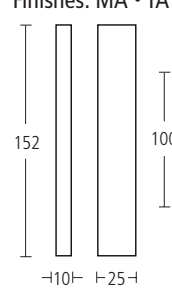

6999A

13øx152x40mm Modric pull handle, with bolt through fixings. Centres at 139mm. Finishes: SS • PS • MA • TA

1004

78x19x25mm Modric handle, straight, bolt through fixings. Centres at 66mm. Finishes: MA • TA

1711

152x10x25mm Modric handle for sliding doors, with bolt through fixings. Centres at 110mm. Finishes: MA • TA

1002

78x10x25mm Modric handle, straight, bolt through fixings. Centres at 66mm. Finishes: MA • TA

1712

228x10x25mm Modric handle for sliding doors, with bolt through fixings. Centres at 178mm. Finishes: MA • TA

1202

228x25x38mm Pull handle with bolt through fixings. Suitable for doors 10–55mm thick. Centres at 214mm. Finishes: MA • TA

1202BB

Pair, as above, with back-to-back fixings.

6260

152x76x22mm Modric handle for sliding doors, with bolt through fixings. Centres at 110mm. Has been successfully tested to BS EN 1634 for 30 and 60 minutes.
 Finishes: SS • PS • MA • TA • PB • PZ