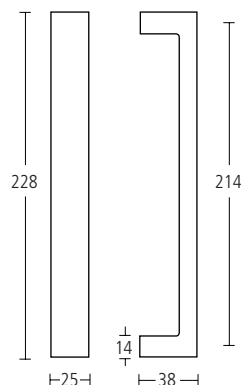

6999A

13øx152x40mm Modric pull handle, with bolt through fixings. Centres at 139mm. Finishes: SS • PS • MA • TA

1004

78x19x25mm Modric handle, straight, bolt through fixings. Centres at 66mm. Finishes: MA • TA

1711

152x10x25mm Modric handle for sliding doors, with bolt through fixings. Centres at 110mm. Finishes: MA • TA

1002

78x10x25mm Modric handle, straight, bolt through fixings. Centres at 66mm. Finishes: MA • TA

1712

228x10x25mm Modric handle for sliding doors, with bolt through fixings. Centres at 178mm. Finishes: MA • TA

1202

228x25x38mm Pull handle with bolt through fixings. Suitable for doors 10–55mm thick. Centres at 214mm. Finishes: MA • TA

1202BB

Pair, as above, with back-to-back fixings.

6260

152x76x22mm Modric handle for sliding doors, with bolt through fixings. Centres at 110mm. Has been successfully tested to BS EN 1634 for 30 and 60 minutes.
 Finishes: SS • PS • MA • TA • PB • PZ