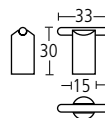

2526

29x40mm Modric Dom cabinet knob complete with face and bolt through fixings.

Finishes: SS • PS • MA • TA • PB • PZ

2527

19x29mm Modric Dom cabinet knob complete with face and bolt through fixings.

Finishes: SS • PS • MA • TA • PB • PZ

2536

22x30mm Modric cabinet knob complete with face and bolt through fixings.

Finishes: SS • PS • MA • TA • PB • PZ

1009

129x30mm Sembla cabinet pull. Centres at 96mm.

Finishes: SS • PS

1012

161x30mm Sembla cabinet pull. Centres at 128mm.

Finishes: SS • PS

1016

193x30mm Sembla cabinet pull. Centres at 160mm.

Finishes: SS • PS

2551

15x30x33mm Sembla cabinet pull.

Finishes: SS • PS