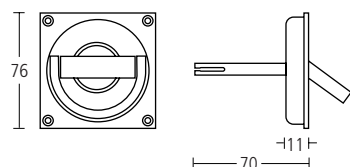

6245

76x76x11mm Flush ring handle, with 8mm spindle.
Finishes: SC • PC • PB • PZ

6215

76x38x13x3mm Modric sliding door or drawer flush pull.
Finishes: SS • PS • MA • TA

6200

47x10x3mm Modric sliding door flush pull with lip.
Finishes: PC • MA

6205

47x10x3mm Modric sliding door flush pull with off-centre lip.
Finish: MA • TA