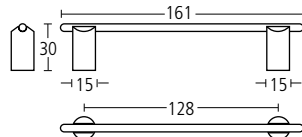

1009

129x30mm Sembla cabinet pull. Centres at 96mm.

Finishes: SS • PS

1012

161x30mm Sembla cabinet pull. Centres at 128mm.

Finishes: SS • PS

1016

193x30mm Sembla cabinet pull. Centres at 160mm.

Finishes: SS • PS

2551

15x30x33mm Sembla cabinet pull.

Finishes: SS • PS

1716/20

70x200mm Ledge sliding door or drawer pull handle.

Finishes: SS • PS • MA

1714/10