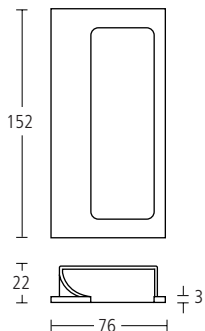

6999A

13øx152x40mm Modric pull handle, with bolt through fixings. Centres at 139mm. Finishes: SS • PS • MA • TA

1004

78x19x25mm Modric handle, straight, bolt through fixings. Centres at 66mm. Finishes: MA • TA

1711

152x10x25mm Modric handle for sliding doors, with bolt through fixings. Centres at 110mm. Finishes: MA • TA

1002

78x10x25mm Modric handle, straight, bolt through fixings. Centres at 66mm. Finishes: MA • TA

1712

228x10x25mm Modric handle for sliding doors, with bolt through fixings. Centres at 178mm. Finishes: MA • TA

1202

228x25x38mm Pull handle with bolt through fixings. Suitable for doors 10–55mm thick. Centres at 214mm. Finishes: MA • TA

1202BB

Pair, as above, with back-to-back fixings.

6260

152x76x22mm Modric handle for sliding doors, with bolt through fixings. Centres at 110mm. Has been successfully tested to BS EN 1634 for 30 and 60 minutes.
 Finishes: SS • PS • MA • TA • PB • PZ