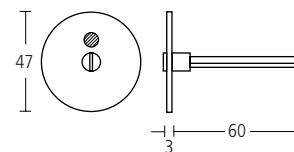

779

47øx3mm Rose with indicator and stainless steel emergency release, concealed fixing, for use with 5001A indicating bolt, 771/2521 or 771/2531 rose and snib turn. 5mm spindle.

Finishes: SS • PS • MA • TA • PB • PZ