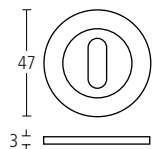

Finishes: SS • PS • MA • TA • PB • PZ

761

47øx3mm Plain multi-purpose disc, concealed fixings.

Finishes: SS • PS • MA • TA • PB • PZ

796

47øx3mm Escutcheon for Euro profile cylinders, concealed fixings.

Finishes: SS • PS • MA • TA • PB • PZ

794

47øx3mm Escutcheon for oval cylinders, concealed fixings.

Finishes: SS • PS • MA • PB • PZ

2155N

47øx3mm Escutcheon for lever lock, concealed fixings.

Finishes: SS • PS • MA • TA • PB • PZ

2157

47øx3mm Escutcheon with pierced keyhole and swing cover.

Finishes: SS • PS • MA • TA • PB • PZ

779

47øx3mm Rose with indicator and stainless steel emergency release, concealed fixing, for use with 5001A indicating bolt, 771/2521 or 771/2531 rose and snib turn. 5mm spindle.