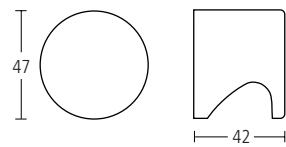

Modric 2511
47x42mm Fixed knob assembly with
radius edge for 10-13mm thick glass doors,
pair. Can also be used in pairs or singly on
wood/metal doors 35-55mm thick.
Finishes: SS • PS • MA • TA • PB • PZ