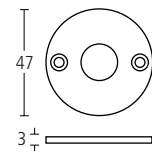

* When specifying knobs for HD Redlocks,
 add suffix /99.

2504*

47øx62mm Reflex knob furniture, pair, with 8mm spindle. Suitable for doors 35-55mm thick. Product shown with 750 rose. Right hand shown.

Finishes: SS • PS • MA • TA • PB • PZ

2514

47øx62mm Reflex knob assembly, pair, for glass doors 10-13mm thick. Can also be used in pairs or singly on wood/metal doors 10-55mm thick.

Finishes: SS • PS • MA • TA • PB • PZ

750

47øx3mm Rose for knobs.

Finishes: SS • PS • MA • TA • PB • PZ

761

47øx3mm Plain multi-purpose disc, concealed fixings.

Finishes: SS • PS • MA • TA • PB • PZ

796

47øx3mm Escutcheon for Euro profile cylinders, concealed fixings.

Finishes: SS • PS • MA • TA • PB • PZ

Finishes: SS • PS • MA • TA • PB • PZ

779

47øx3mm Rose with indicator and stainless steel emergency release, concealed fixing, for use with 5001A indicating bolt, 771/2521 or 771/2531 rose and snib turn. 5mm spindle.