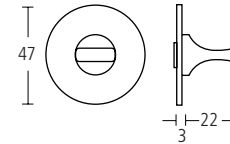

771/2521

47øx3mm Rose and snib turn for bathroom locks, concealed fixing, 5 and 8mm spindles included.

Finishes: SC • PC • MA • PB • PZ