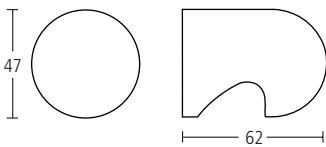

3.6 Knobs

Modric 2500*
 47x62mm Dom knob furniture, pair.
 Suitable for doors 35-55mm thick.
 Photograph shows product with 750 rose.
 Finishes: SS • PS • MA • TA • PB • PZ

Modric 2501*
 47x42mm Knob furniture, pair.
 Suitable for doors 35-55mm thick.
 Photograph shows product with 750 rose.
 Finishes: MA

Modric 2505*
 47x42mm Knob furniture, pair, 1.5mm
 radius edge. Suitable for doors 35-55mm
 thick.
 Photograph shows product with 750 rose.
 Finishes: SS • PS • MA • TA • PB • PZ

Modric 2510
 47x62mm Dom fixed knob assembly for
 10-13mm thick glass doors, pair. Can also
 be used in pairs or singly on wood/metal
 doors 35-55mm thick.
 Finishes: SS • PS • MA • TA • PB • PZ