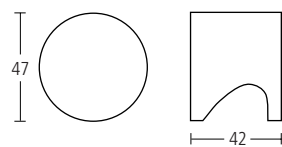

Modric 2503
47x42mm Fixed knob assembly for
10-13mm thick glass doors, pair. Can also
be used in pairs or singly on wood/metal
doors 35-55mm thick.
Finish: MA