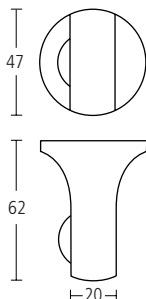

3.6 Knobs

Modric 2500*
 47x62mm Dom knob furniture, pair.
 Suitable for doors 35-55mm thick.
 Photograph shows product with 750 rose.
 Finishes: SS • PS • MA • TA • PB • PZ

Modric 2501*
 47x42mm Knob furniture, pair.
 Suitable for doors 35-55mm thick.
 Photograph shows product with 750 rose.
 Finishes: MA

* When specifying knobs for HD Redlocks,
 add suffix /99.

2504*

47øx62mm Reflex knob furniture, pair, with 8mm spindle. Suitable for doors 35-55mm thick. Product shown with 750 rose. Right hand shown.

Finishes: SS • PS • MA • TA • PB • PZ

2514

47øx62mm Reflex knob assembly, pair, for glass doors 10-13mm thick. Can also be used in pairs or singly on wood/metal doors 10-55mm thick.

Finishes: SS • PS • MA • TA • PB • PZ

750

47øx3mm Rose for knobs.

Finishes: SS • PS • MA • TA • PB • PZ

779

47øx3mm Rose with indicator and stainless steel emergency release, concealed fixing, for use with 5001A indicating bolt, 771/2521 or 771/2531 rose and snib turn. 5mm spindle.