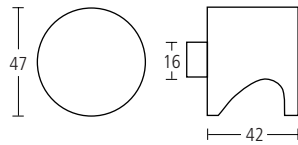

3.6 Knobs

Modric 2500*
 47x62mm Dom knob furniture, pair.
 Suitable for doors 35-55mm thick.
 Photograph shows product with 750 rose.
 Finishes: SS • PS • MA • TA • PB • PZ

Modric 2501*
 47x42mm Knob furniture, pair.
 Suitable for doors 35-55mm thick.
 Photograph shows product with 750 rose.
 Finishes: MA

Finishes: SS • PS • MA • TA • PB • PZ

779

47øx3mm Rose with indicator and stainless steel emergency release, concealed fixing, for use with 5001A indicating bolt, 771/2521 or 771/2531 rose and snib turn. 5mm spindle.