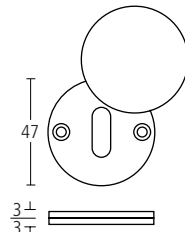

Finishes: SS • PS • MA • TA • PB • PZ

761

47øx3mm Plain multi-purpose disc, concealed fixings.

Finishes: SS • PS • MA • TA • PB • PZ

796

47øx3mm Escutcheon for Euro profile cylinders, concealed fixings.

Finishes: SS • PS • MA • TA • PB • PZ

794

47øx3mm Escutcheon for oval cylinders, concealed fixings.

Finishes: SS • PS • MA • PB • PZ

2155N

47øx3mm Escutcheon for lever lock, concealed fixings.

Finishes: SS • PS • MA • TA • PB • PZ

2157

47øx3mm Escutcheon with pierced keyhole and swing cover.

Finishes: SS • PS • MA • PB • PZ

771/2521

47øx3mm Rose and snib turn for bathroom locks, concealed fixing, 5 and 8mm spindles included.

Finishes: SC • PC • MA • PB • PZ

771/2531

47øx3mm Rose and heavy snib turn for bathroom locks, concealed fixing, 5 and 8mm spindles included.

Finishes: SS • PS • MA • TA • PB • PZ

779

47øx3mm Rose with indicator and stainless steel emergency release, concealed fixing, for use with 5001A indicating bolt, 771/2521 or 771/2531 rose and snib turn. 5mm spindle.