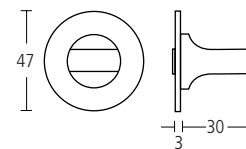

Finishes: SS • PS • MA • PB • PZ

771/2521

47øx3mm Rose and snib turn for bathroom locks, concealed fixing, 5 and 8mm spindles included.

Finishes: SC • PC • MA • PB • PZ

771/2531

47øx3mm Rose and heavy snib turn for bathroom locks, concealed fixing, 5 and 8mm spindles included.

Finishes: SS • PS • MA • TA • PB • PZ

779

47øx3mm Rose with indicator and stainless steel emergency release, concealed fixing, for use with 5001A indicating bolt, 771/2521 or 771/2531 rose and snib turn. 5mm spindle.