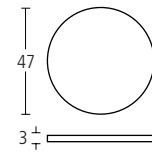

761

47øx3mm Plain multi-purpose disc, concealed fixings.

Finishes: SS • PS • MA • TA • PB • PZ