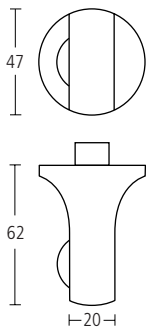

Modric 2503
 47x42mm Fixed knob assembly for
 10-13mm thick glass doors, pair. Can also
 be used in pairs or singly on wood/metal
 doors 35-55mm thick.
 Finish: MA

Modric 2511
 47x42mm Fixed knob assembly with
 radius edge for 10-13mm thick glass doors,
 pair. Can also be used in pairs or singly on
 wood/metal doors 35-55mm thick.
 Finishes: SS • PS • MA • TA • PB • PZ

* When specifying knobs for HD Redlocks,
 add suffix /99.

2504*

47øx62mm Reflex knob furniture, pair, with 8mm spindle. Suitable for doors 35-55mm thick. Product shown with 750 rose. Right hand shown.

Finishes: SS • PS • MA • TA • PB • PZ

2514

47øx62mm Reflex knob assembly, pair, for glass doors 10-13mm thick. Can also be used in pairs or singly on wood/metal doors 10-55mm thick.

Finishes: SS • PS • MA • TA • PB • PZ

750

47øx3mm Rose for knobs.

Finishes: SS • PS • MA • TA • PB • PZ

779

47øx3mm Rose with indicator and stainless steel emergency release, concealed fixing, for use with 5001A indicating bolt, 771/2521 or 771/2531 rose and snib turn. 5mm spindle.