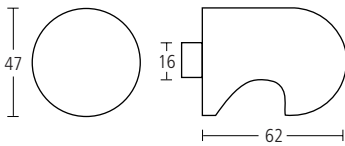

3.6 Knobs

Modric 2500*
 47x62mm Dom knob furniture, pair.
 Suitable for doors 35-55mm thick.
 Photograph shows product with 750 rose.
 Finishes: SS • PS • MA • TA • PB • PZ

Modric 2501*
 47x42mm Knob furniture, pair.
 Suitable for doors 35-55mm thick.
 Photograph shows product with 750 rose.
 Finishes: MA

Modric 2505*
 47x42mm Knob furniture, pair, 1.5mm
 radius edge. Suitable for doors 35-55mm
 thick.
 Photograph shows product with 750 rose.
 Finishes: SS • PS • MA • TA • PB • PZ

Modric 2510
 47x62mm Dom fixed knob assembly for
 10-13mm thick glass doors, pair. Can also
 be used in pairs or singly on wood/metal
 doors 35-55mm thick.
 Finishes: SS • PS • MA • TA • PB • PZ

Finishes: SS • PS • MA • TA • PB • PZ

779

47øx3mm Rose with indicator and stainless steel emergency release, concealed fixing, for use with 5001A indicating bolt, 771/2521 or 771/2531 rose and snib turn. 5mm spindle.