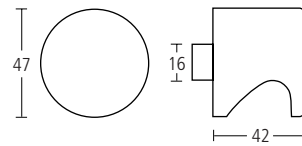

3.6 Knobs

Modric 2500*
 47x62mm Dom knob furniture, pair.
 Suitable for doors 35-55mm thick.
 Photograph shows product with 750 rose.
 Finishes: SS • PS • MA • TA • PB • PZ

Modric 2501*
 47x42mm Knob furniture, pair.
 Suitable for doors 35-55mm thick.
 Photograph shows product with 750 rose.
 Finishes: MA

Modric 2505*
 47x42mm Knob furniture, pair, 1.5mm
 radius edge. Suitable for doors 35-55mm
 thick.
 Photograph shows product with 750 rose.
 Finishes: SS • PS • MA • TA • PB • PZ

Modric 2510
 47x62mm Dom fixed knob assembly for
 10-13mm thick glass doors, pair. Can also
 be used in pairs or singly on wood/metal
 doors 35-55mm thick.
 Finishes: SS • PS • MA • TA • PB • PZ

Finishes: SS • PS • MA • TA • PB • PZ

779

47øx3mm Rose with indicator and stainless steel emergency release, concealed fixing, for use with 5001A indicating bolt, 771/2521 or 771/2531 rose and snib turn. 5mm spindle.