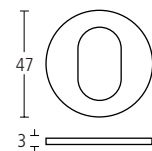

Finishes: SS • PS • MA • TA • PB • PZ

761

47øx3mm Plain multi-purpose disc, concealed fixings.

Finishes: SS • PS • MA • TA • PB • PZ

796

47øx3mm Escutcheon for Euro profile cylinders, concealed fixings.

Finishes: SS • PS • MA • TA • PB • PZ

794

47øx3mm Escutcheon for oval cylinders, concealed fixings.

Finishes: SS • PS • MA • PB • PZ

2155N

47øx3mm Escutcheon for lever lock, concealed fixings.

Finishes: SS • PS • MA • TA • PB • PZ

2157

47øx3mm Escutcheon with pierced keyhole and swing cover.

Finishes: SS • PS • MA • TA • PB • PZ

779

47øx3mm Rose with indicator and stainless steel emergency release, concealed fixing, for use with 5001A indicating bolt, 771/2521 or 771/2531 rose and snib turn. 5mm spindle.