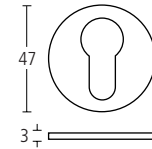

2514

47øx62mm Reflex knob assembly, pair, for glass doors 10-13mm thick. Can also be used in pairs or singly on wood/metal doors 10-55mm thick.

Finishes: SS • PS • MA • TA • PB • PZ

750

47øx3mm Rose for knobs.

Finishes: SS • PS • MA • TA • PB • PZ

761

47øx3mm Plain multi-purpose disc, concealed fixings.

Finishes: SS • PS • MA • TA • PB • PZ

796

47øx3mm Escutcheon for Euro profile cylinders, concealed fixings.

Finishes: SS • PS • MA • TA • PB • PZ

794

47øx3mm Escutcheon for oval cylinders, concealed fixings.

Finishes: SS • PS • MA • PB • PZ

2155N

47øx3mm Escutcheon for lever lock, concealed fixings.

Finishes: SS • PS • MA • TA • PB • PZ

2157

47øx3mm Escutcheon with pierced keyhole and swing cover.

Finishes: SS • PS • MA • TA • PB • PZ

779

47øx3mm Rose with indicator and stainless steel emergency release, concealed fixing, for use with 5001A indicating bolt, 771/2521 or 771/2531 rose and snib turn. 5mm spindle.